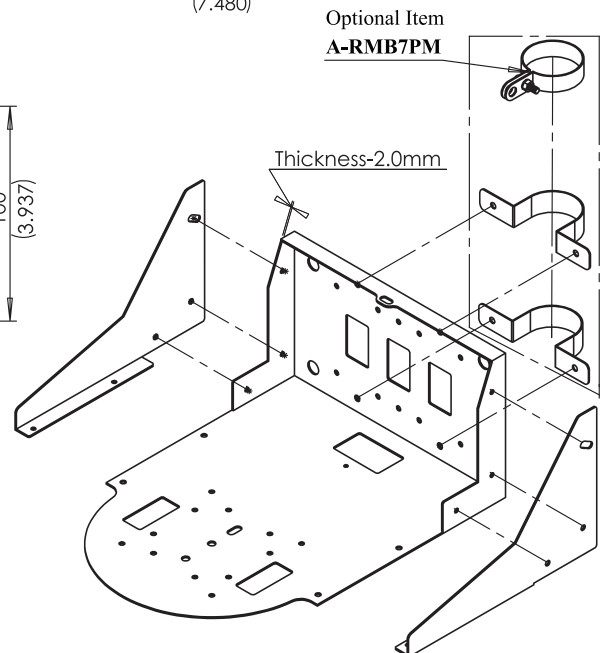

Bracket Series for Remote Camera

A-RMB7 Wall Mount

(For Big Size 5kg Class Remote Camera)

A-RMB7(B) Black

A-RMB7(W) White

Features

- *Compatible with Most of Remote Cameras.
- *Black A-RMB7(B) and White A-RMB7(W) available.
- *Optional 1 1/2"NPT Pole Mount Adapter A-RMB7PM available.
- *Safety Wire is included.
- *Re Spec, see on the back/Our Website.

A-RMB7PM

A-SWD5WB2 Wall Mount

(For Small Size 1~2kg Class Remote Camera)

A-SWD5WB2(B) Black

*Re Spec, See our Website.

A-SWD5WB2(W) White

A-SWD5CA2 Ceiling Mount

(For Big/Small Size Camera)

*Compatible with our 1 1/2"NPT Pipe Accessories.

*Compatible with 3/4"NPT Pipe & Lockwasher.

*Re Spec, See our Website.

Wall Mount Bracket for Remote Camera

**Model: A-RMB7(B) Black,
A-RMB7(W) White**

Specifications:

- Intended Use** : Mount of Remote Camera Only
- Max Load Weight** : 7kg (15.5 lbs)
- Material** : Steel
- Paint** : Powder Coat Finish (Both Black and White)
- Weight** : Approx. 2.1kg (4.6 lbs), Optional Item A-RMB7PM Approx. 150
- Accessories** : **For Camera:** M4 x12mm Phillips Head Screw (4 pcs), M4 Flat M4 Hex Nut(4 pcs), M4 Spring(4pcs)
1/4-20x5/8 Hex Head Screw(2pcs), 1/4 Flat Washer(2 pcs)
1/4-20x3/8 Hex Head Screw(2pcs)
For Camera's Safety Wire: M3x12mm Phillips Head Sems Scre
- Compatibility** : Canon CR-N500 etc.
- Standard** : RoHS