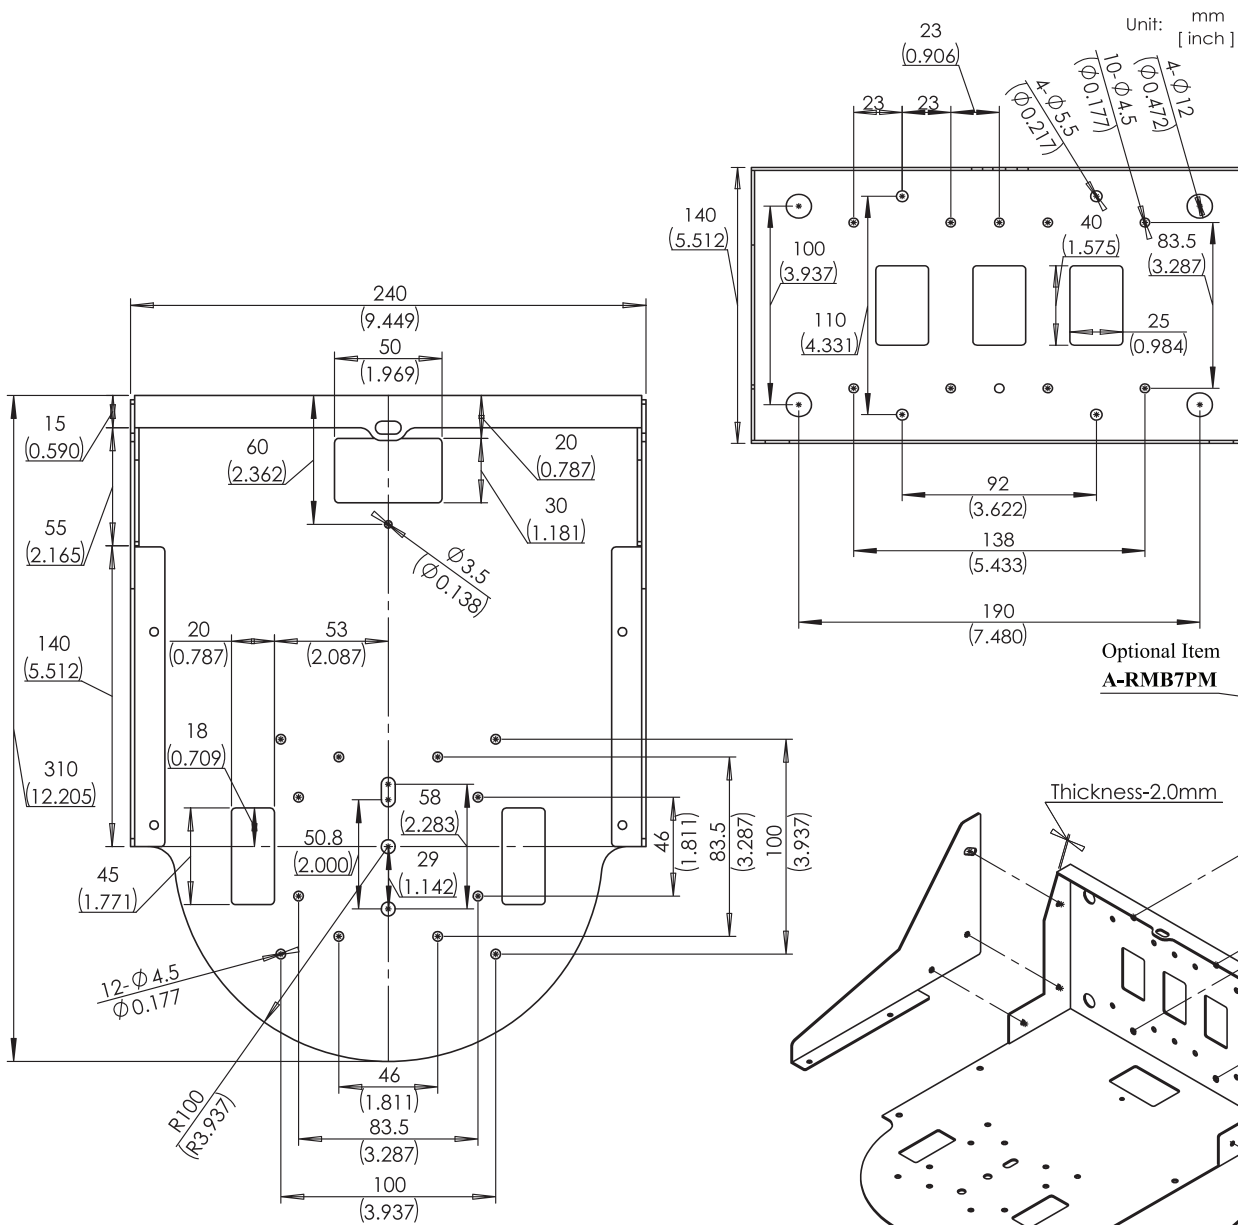

Bracket Series for Remote Camera

A-RMB7 Wall Mount

(For Big Size 5kg Class Remote Camera)

A-RMB7(B) Black

A-RMB7(W) White

Features

- *Compatible with Most of Remote Cameras.
- *Black A-RMB7(B) and White A-RMB7(W) available.
- *Optional 1 1/2"NPT Pole Mount Adapter A-RMB7PM available.
- *Safety Wire is included.
- *Re Spec, see on the back/Our Website.

A-RMB7PM

A-SWD5WB2 Wall Mount

(For Small Size 1~2kg Class Remote Camera)

A-SWD5WB2(B) Black

*Re Spec, See our Website.

A-SWD5WB2(W) White

A-SWD5CA2 Ceiling Mount

(For Big/Small Size Camera)

*Compatible with our 1 1/2"NPT Pipe Accessories.

*Compatible with 3/4"NPT Pipe & Lockwasher.

*Re Spec, See our Website.

Wall Mount Bracket for Remote Camera

**Model: A-RMB7(B) Black,
A-RMB7(W) White**

Specifications:

- Intended Use** : Mount of Remote Camera Only
- Max Load Weight** : 7kg (15.5 lbs)
- Material** : Steel
- Paint** : Powder Coat Finish (Both Black and White)
- Weight** : Approx. 2.1kg (4.6 lbs), Optional Item A-RMB7PM Approx. 150
- Accessories** : **For Camera:** M4 x12mm Phillips Head Screw (4 pcs), M4 Flat M4 Hex Nut(4 pcs), M4 Spring(4pcs)
1/4-20x5/8 Hex Head Screw(2pcs), 1/4 Flat Washer(2 pcs)
1/4-20x3/8 Hex Head Screw(2pcs)
For Camera's Safety Wire: M3x12mm Phillips Head Sems Scre
- Compatibility** : Canon CR-N500 etc.
- Standard** : RoHS