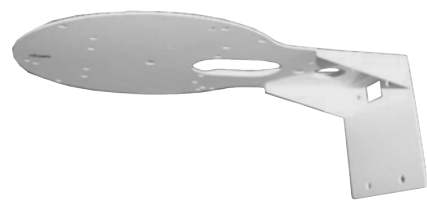

Bracket Series for Remote Camera

A-RMB7 Wall Mount

(For Big Size 5kg Class Remote Camera)

A-RMB7(B) Black

A-RMB7(W) White

Features

- *Compatible with Most of Remote Cameras.
- *Black A-RMB7(B) and White A-RMB7(W) available.
- *Optional 1 1/2"NPT Pole Mount Adapter A-RMB7PM available.
- *Safety Wire is included.
- *Re Spec, see on the back/Our Website.

A-RMB7PM

A-SWD5WB2 Wall Mount

(For Small Size 1~2kg Class Remote Camera)

A-SWD5WB2(B) Black

*Re Spec, See our Website.

A-SWD5WB2(W) White

A-SWD5CA2 Ceiling Mount

(For Big/Small Size Camera)

*Compatible with our 1 1/2"NPT Pipe Accessories.

*Compatible with 3/4"NPT Pipe & Lockwasher.

*Re Spec, See our Website.

Wall Mount Bracket for Remote Camera

**Model: A-RMB7(B) Black,
A-RMB7(W) White**

Specifications:

- Intended Use** : Mount of Remote Camera Only
- Max Load Weight** : 7kg (15.5 lbs)
- Material** : Steel
- Paint** : Powder Coat Finish (Both Black and White)
- Weight** : Approx. 2.1kg (4.6 lbs), Optional Item A-RMB7PM Approx. 150
- Accessories** : **For Camera:** M4 x12mm Phillips Head Screw (4 pcs), M4 Flat M4 Hex Nut(4 pcs), M4 Spring(4pcs)
1/4-20x5/8 Hex Head Screw(2pcs), 1/4 Flat Washer(2 pcs)
1/4-20x3/8 Hex Head Screw(2pcs)
For Camera's Safety Wire: M3x12mm Phillips Head Sems Scre
- Compatibility** : Canon CR-N500 etc.
- Standard** : RoHS