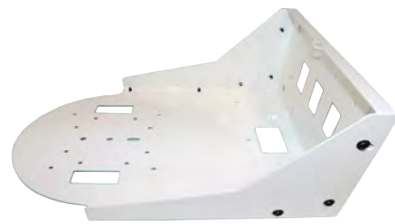

Bracket Series for Remote Camera

A-RMB7 Wall Mount

(For Big Size 5kg Class Remote Camera)

A-RMB7(B) Black

A-RMB7(W) White

Features

- *Compatible with Most of Remote Cameras.
- *Black A-RMB7(B) and White A-RMB7(W) available.
- *Optional 1 1/2"NPT Pole Mount Adapter A-RMB7PM available.
- *Safety Wire is included.
- *Re Spec, see on the back/Our Website.

A-RMB7PM

A-SWD5WB2 Wall Mount

(For Small Size 1~2kg Class Remote Camera)

A-SWD5WB2(B) Black

*Re Spec, See our Website.

A-SWD5WB2(W) White

A-SWD5CA2 Ceiling Mount

(For Big/Small Size Camera)

*Compatible with our 1 1/2"NPT Pipe Accessories.

*Compatible with 3/4"NPT Pipe & Lockwasher.

*Re Spec, See our Website.

Wall Mount Bracket for Remote Camera

**Model: A-RMB7(B) Black,
A-RMB7(W) White**

Specifications:

- Intended Use** : Mount of Remote Camera Only
- Max Load Weight** : 7kg (15.5 lbs)
- Material** : Steel
- Paint** : Powder Coat Finish (Both Black and White)
- Weight** : Approx. 2.1kg (4.6 lbs), Optional Item A-RMB7PM Approx. 150
- Accessories** : **For Camera:** M4 x12mm Phillips Head Screw (4 pcs), M4 Flat M4 Hex Nut(4 pcs), M4 Spring(4pcs)
1/4-20x5/8 Hex Head Screw(2pcs), 1/4 Flat Washer(2 pcs)
1/4-20x3/8 Hex Head Screw(2pcs)
For Camera's Safety Wire: M3x12mm Phillips Head Sems Scre
- Compatibility** : Canon CR-N500 etc.
- Standard** : RoHS