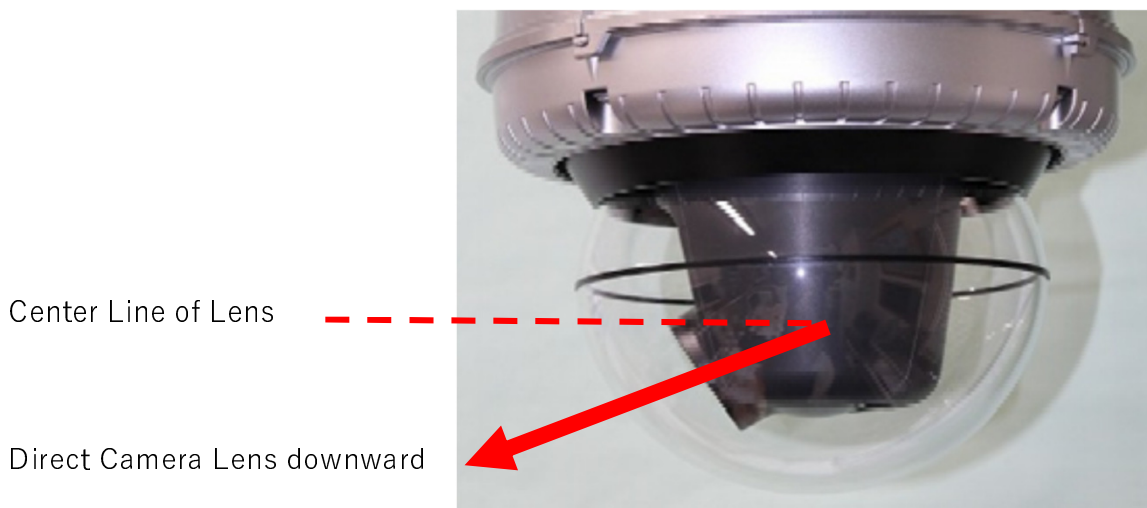

## Caution for use of Ball Dome

**Caution: Direct Camera Lens downward after operation!  
Do not look at Sun directly!**

(It damages image sensor of camera as well as your eyes.)

Center Line of Lens

Horizontal Line

**Direct Camera Lens Downward after operation!**

Center Line of Lens

Direct Camera Lens downward

\*We are free from any responsibilities for an accident or damage of camera unit or person due to mis-use of our housing unit.