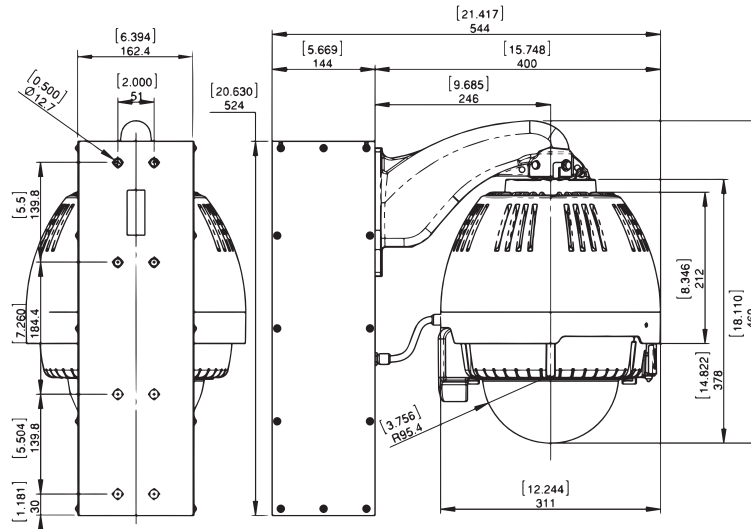

Outdoor Dome Housing

Unit: [Inch]
mm

[Standard Wall Mount W Type]

Blower Heater
2=Type 24VAC Blower and Heater Installed
12=Type 12VDC Blower, Heater installed
12(POE+)=Type 12VDC Blower, Heater and POE Splitter installed in housing*1,*2
12(POE+M)=Type 12VDC Blower, Heater and POE Splitter installed in housing and Midspan are packed in product box *1,*2

Specification	
Operating Environment	Outdoor
Operating Temperature	-50°C~+45°C (24VAC/12VDC 50W)
	-30°C~+45°C (POE 60W)
IP Rate	IP55 (Vent Holes "Open")
	IP66 (Vent Holes "Closed" with provided Rubber)
Max Wind Load	66m/sec
Materials	Housing = PC/ABS UL94 V-0 Housing Top = Aluminum
	Wall Mount Bracket = Aluminum Capsule = PC (Light Loss of Tinted Approx.70%)
Color	Standard Silver: Silver (Housing) Black (Housing Top & Bracket)
	Offwhite: RAL9002 Similar
	Darkbrown: Munsell 5YR2/1.5 Silmilar
Weight	Approx. 13.6kg (30lbs) Washer Box 6.8kg (15lbs)
Recomended Screw	3/8" or M8~M10 Stainless Screw x 4 (Not included in product)
Power Consumption of Heater	2) Type 24VAC 25W (50W for Cold Area* Confirmation Necessary)
	12) Type 12VDC 6W, 12W, 25W, 50W (*Confirmation Necessary)
	POE) Type POE 6W or 25W (*Confirmation Necessary) *Before Ordering, obtain our confirmation for Camera and Midspan Power.
Blower & Heater	Blower 35°C (ON) 27°C (OFF) Auto or Continous by Jumper Connector
	Nidec 12VDC 0.5W Blower EUDC12D8 x 2pcs.=1W
(Optional)	Heater 4.4°C (ON) 16°C (OFF) Auto Only
Compliance	RoHs, PSE, CE, RCM, UL(File# E313815)