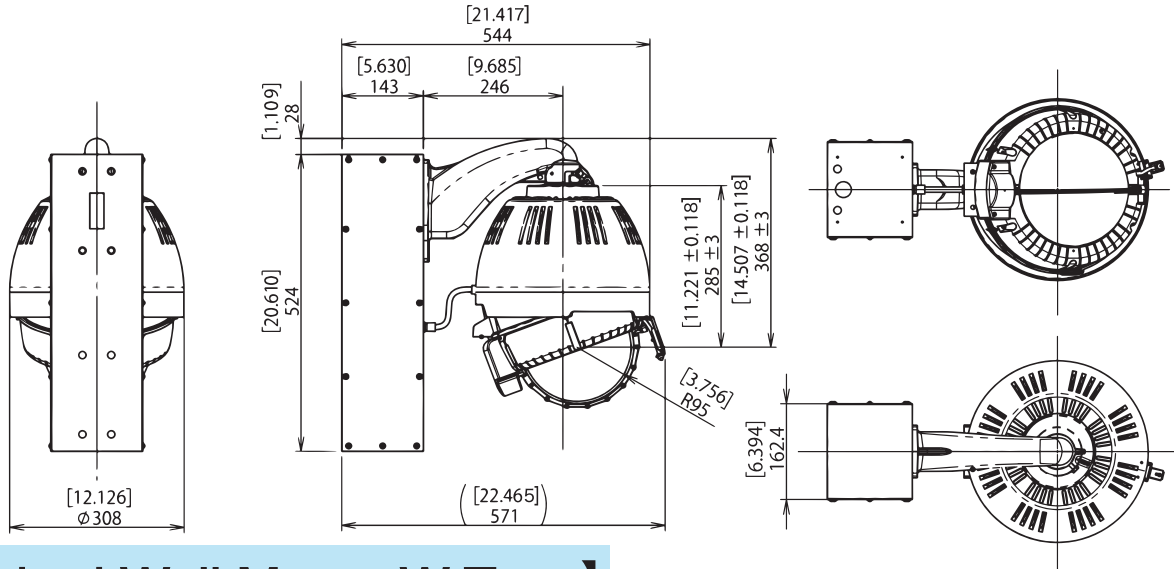

# Outdoor Dome Housing

Unit: [Inch]  
mm

## [Standard Wall Mount W Type]

**Blower Heater**  
2=Type 24VAC Blower and Heater Installed  
12=Type 12VDC Blower, Heater installed  
12(POE+)=Type 12VDC Blower, Heater and POE Splitter installed in housing\*1,\*2  
12(POE+M)=Type 12VDC Blower, Heater and POE Splitter installed in housing and Midspan are packed in product box \*1,\*2

Specification	
Operating Environment	Outdoor
Operating Temperature	-50°C~+45°C (24VAC/12VDC 50W)
	-30°C~+45°C (POE 60W)
IP Rate	IP55 (Vent Holes "Open")
	IP66 (Vent Holes "Closed" with provided Rubber)
Max Wind Load	66m/sec
Materials	Housing = PC/ABS UL94 V-0    Housing Top = Aluminum
	Wall Mount Bracket = Aluminum    Capsule = PC (Light Loss of Tinted Approx.70%)
Color	Standard Silver:    Silver (Housing)    Black (Housing Top & Bracket)
	Offwhite:    RAL9002 Similar
	Darkbrown:    Munsell 5YR2/1.5 Similar
Weight	Approx. 13.9kg (30.6lbs) Washer Box 6.8kg (15lbs)
Recommended Screw	3/8" or M8~M10 Stainless Screw x 4 (Not included in product)
Power Consumption of Heater	2) Type 24VAC    25W (50W for Cold Area* Confirmation Necessary)
	12) Type 12VDC    6W, 12W, 25W, 50W (*Confirmation Necessary)
	POE) Type POE    6W or 25W (*Confirmation Necessary) *Before Ordering, obtain our confirmation for Camera and Midspan Power.
Blower & Heater	Blower 35°C (ON) 27°C (OFF) Auto or Continuous by Jumper Connector
	Nidec 12VDC 0.5W Blower EUDC12D8 x 2pcs.=1W
(Optional)	Heater 4.4°C (ON) 16°C (OFF) Auto Only
Compliance	RoHs, PSE, CE, RCM, UL(File# E313815)