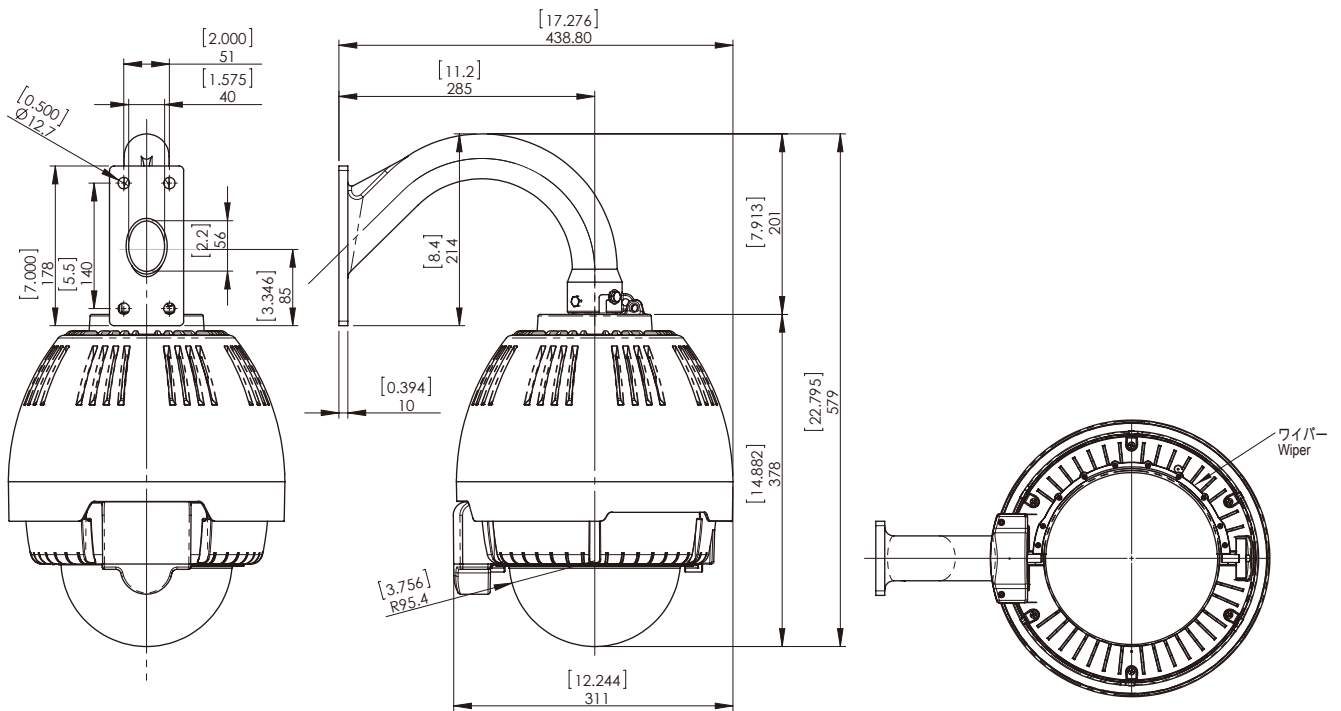

# Outdoor Dome Housing (Wiper Only Type)

Unit : [ inch ]  
mm

## A-ODW7W S (Standard Wall Mount W Type)

## A-ODW7W S (Type A Wall Mount)