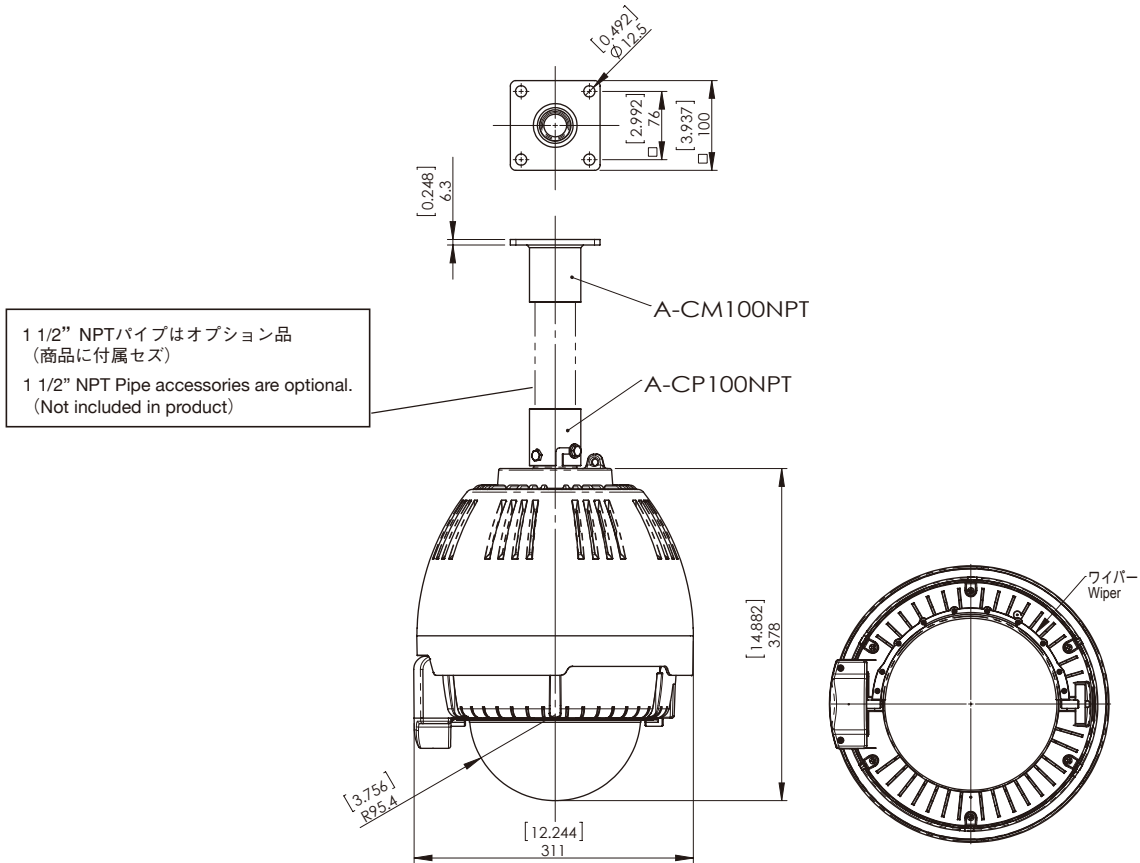

Outdoor Dome Housing (Wiper Only Type)

Unit : [inch]
mm

A-ODW7W S (Type D Ceiling Mount)