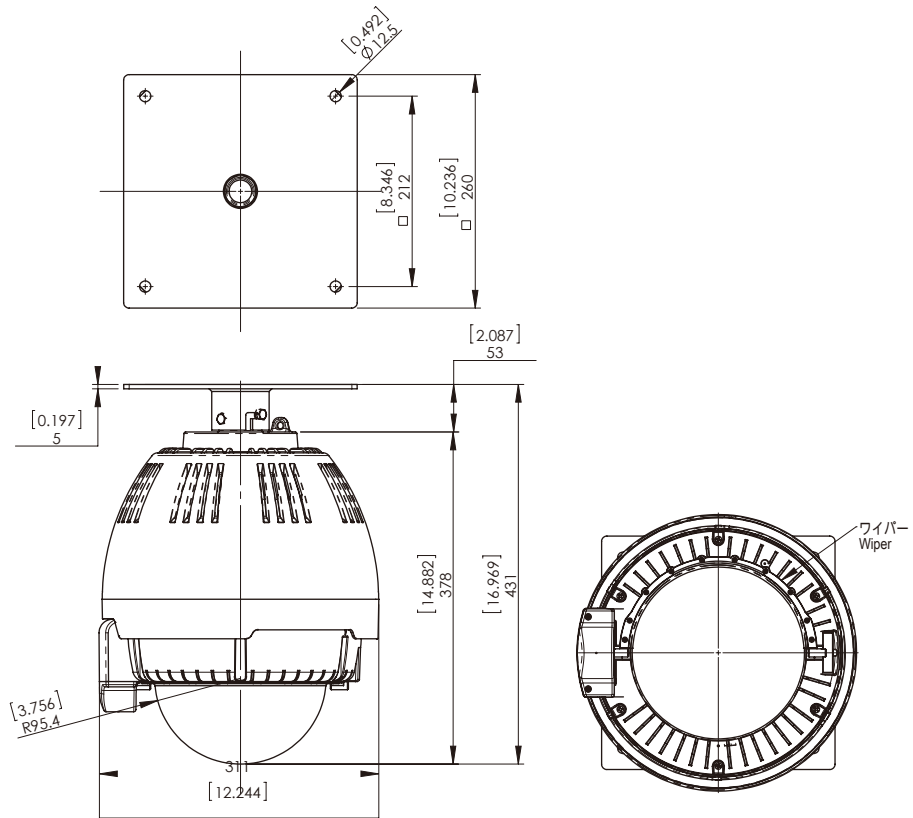

A-ODW7W S (Type C Ceiling Mount)