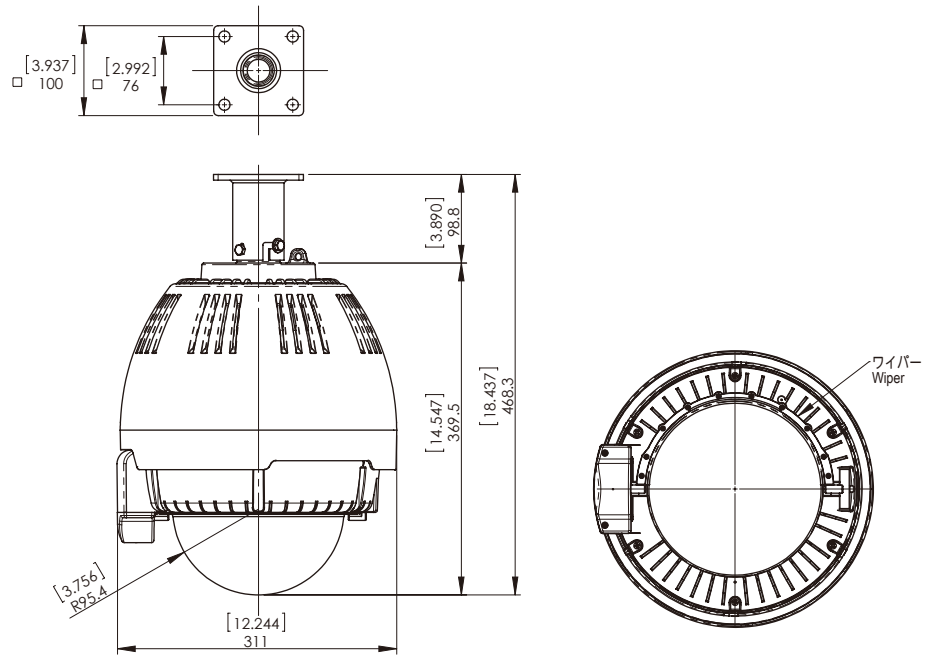

Outdoor Dome Housing (Wiper Only Type)

Unit : [inch]
mm

A-ODW7W S (Type B Ceiling Mount)