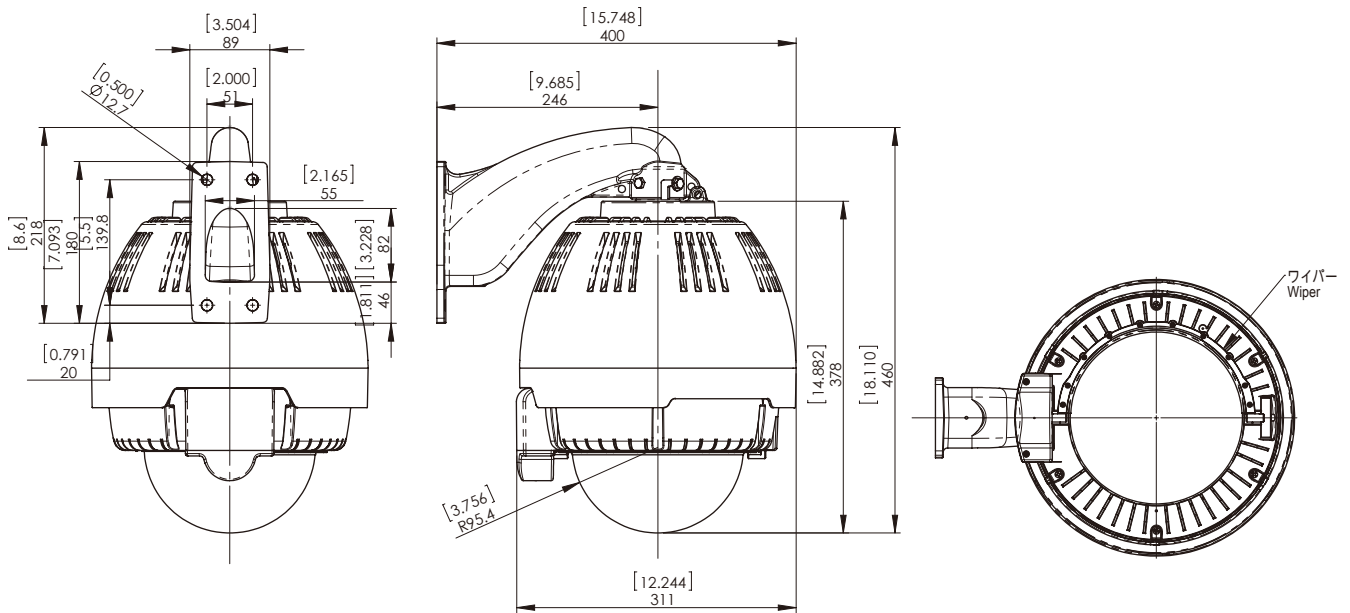

# Outdoor Dome Housing (Wiper Only Type)

Unit : [ inch ]  
mm

## A-ODW7W S (Standard Wall Mount W Type)

## A-ODW7W S (Type A Wall Mount)