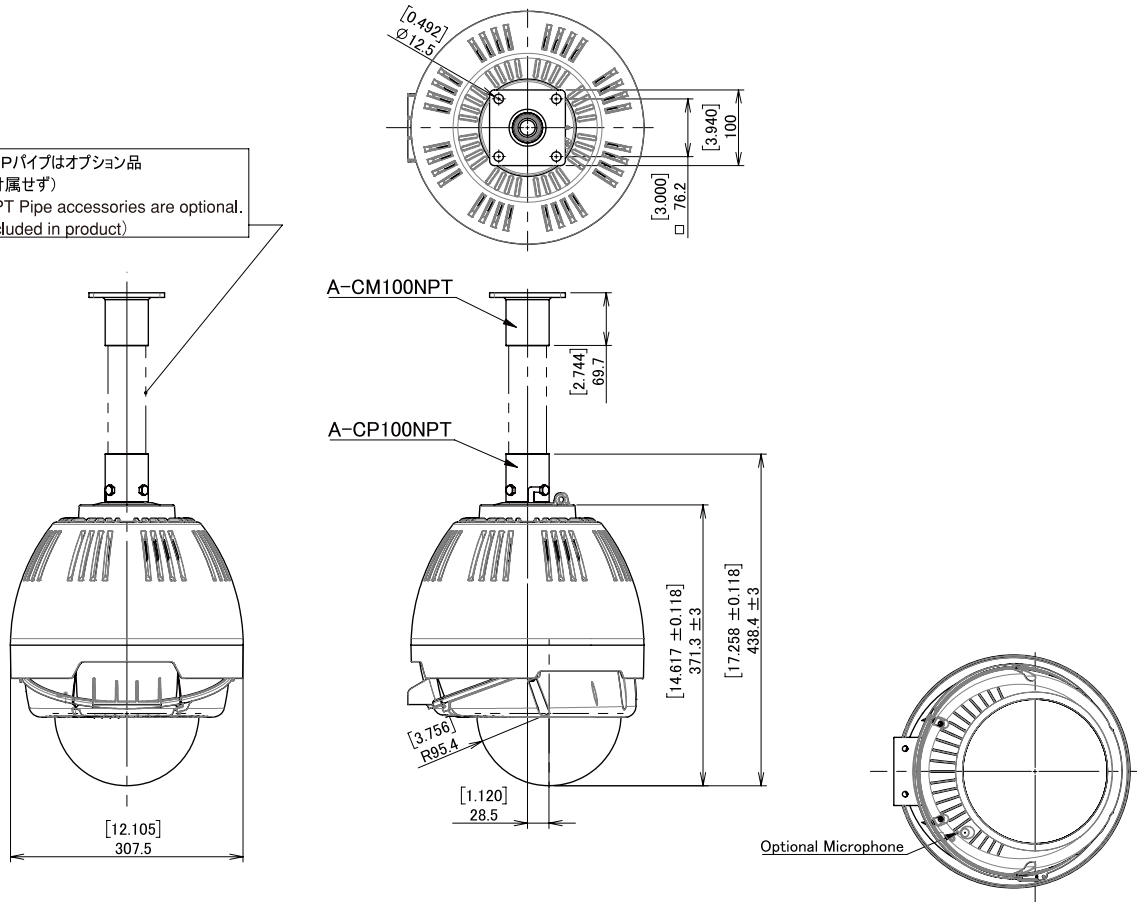

Remote Camera System Housing (Sunshield Type)

Unit : [inch]
mm

A-ODW7GH S (Standard Wall Mount W Type)

A-ODW7GH S (Type A Wall Mount)

Remote Camera System Housing (Sunshield Type)

Unit : [inch]
mm

A-ODW7GH S (Type B Ceiling Mount)

A-ODW7GH S (Type C Ceiling Mount)

Remote Camera System Housing (Sunshield Type)

A-ODW7GH S (Type D Ceiling Mount)

1 1/2" NPTパイプはオプション品
(商品に付属せず)
1 1/2" NPT Pipe accessories are optional.
(Not included in product)

A-ODW7GH S (Type E Ceiling Mount)

1 1/2" NPTパイプはオプション品
(商品に付属せず)
1 1/2" NPT Pipe accessories are optional.
(Not included in product)