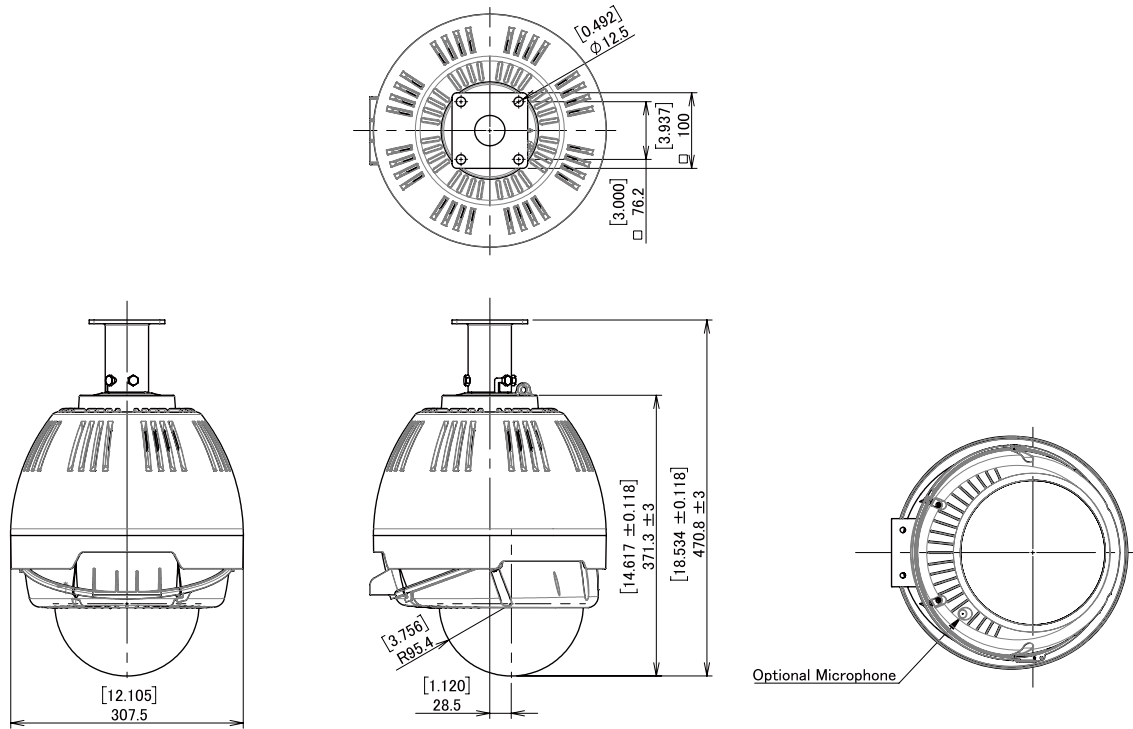

Remote Camera System Housing (Sunshield Type)

Unit : [inch]
mm

A-ODW7GH S (Standard Wall Mount W Type)

A-ODW7GH S (Type A Wall Mount)

Remote Camera System Housing (Sunshield Type)

Unit : [inch]
mm

A-ODW7GH S (Type B Ceiling Mount)

A-ODW7GH S (Type C Ceiling Mount)

Remote Camera System Housing (Sunshield Type)

A-ODW7GH S (Type D Ceiling Mount)

1 1/2" NPTパイプはオプション品
(商品に付属せず)
1 1/2" NPT Pipe accessories are optional.
(Not included in product)

A-ODW7GH S (Type E Ceiling Mount)

1 1/2" NPTパイプはオプション品
(商品に付属せず)
1 1/2" NPT Pipe accessories are optional.
(Not included in product)