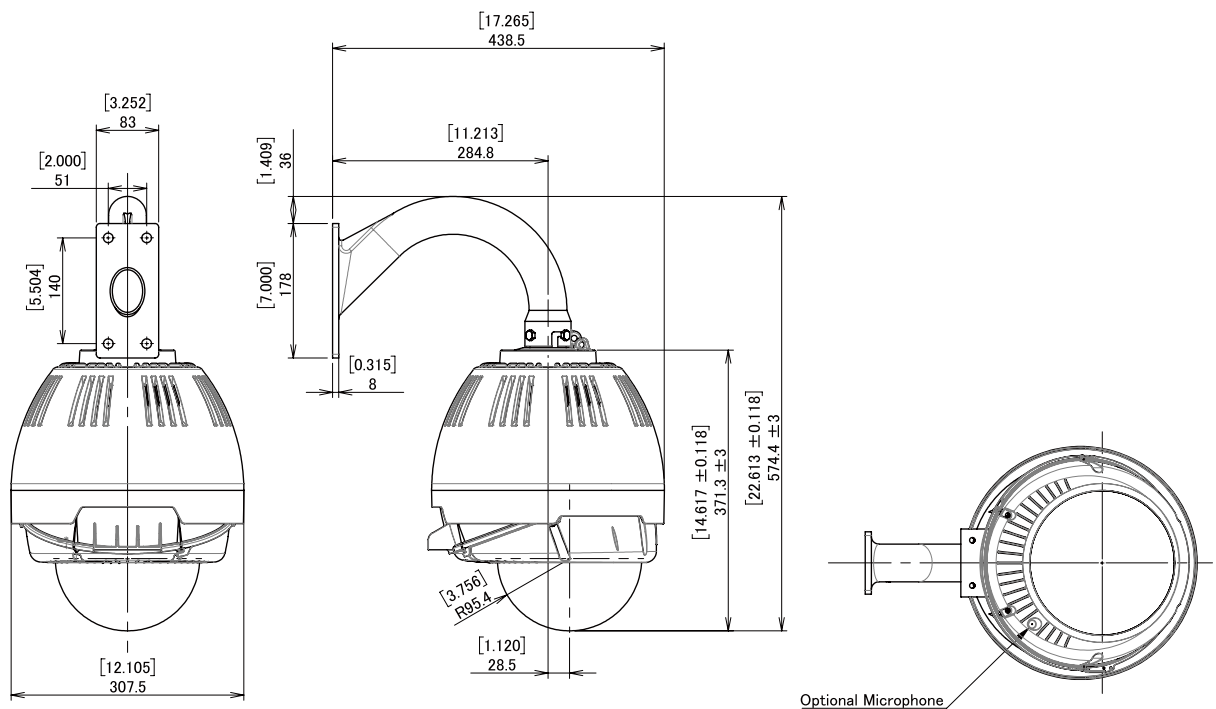

Remote Camera System Housing (Sunshield Type)

Unit : [inch]
mm

A-ODW7GH S (Standard Wall Mount W Type)

A-ODW7GH S (Type A Wall Mount)

Remote Camera System Housing (Sunshield Type)

Unit : [inch]
mm

A-ODW7GH S (Type B Ceiling Mount)

A-ODW7GH S (Type C Ceiling Mount)

Remote Camera System Housing (Sunshield Type)

A-ODW7GH S (Type D Ceiling Mount)

1 1/2" NPTパイプはオプション品
(商品に付属せず)
1 1/2" NPT Pipe accessories are optional.
(Not included in product)

A-ODW7GH S (Type E Ceiling Mount)

1 1/2" NPTパイプはオプション品
(商品に付属せず)
1 1/2" NPT Pipe accessories are optional.
(Not included in product)