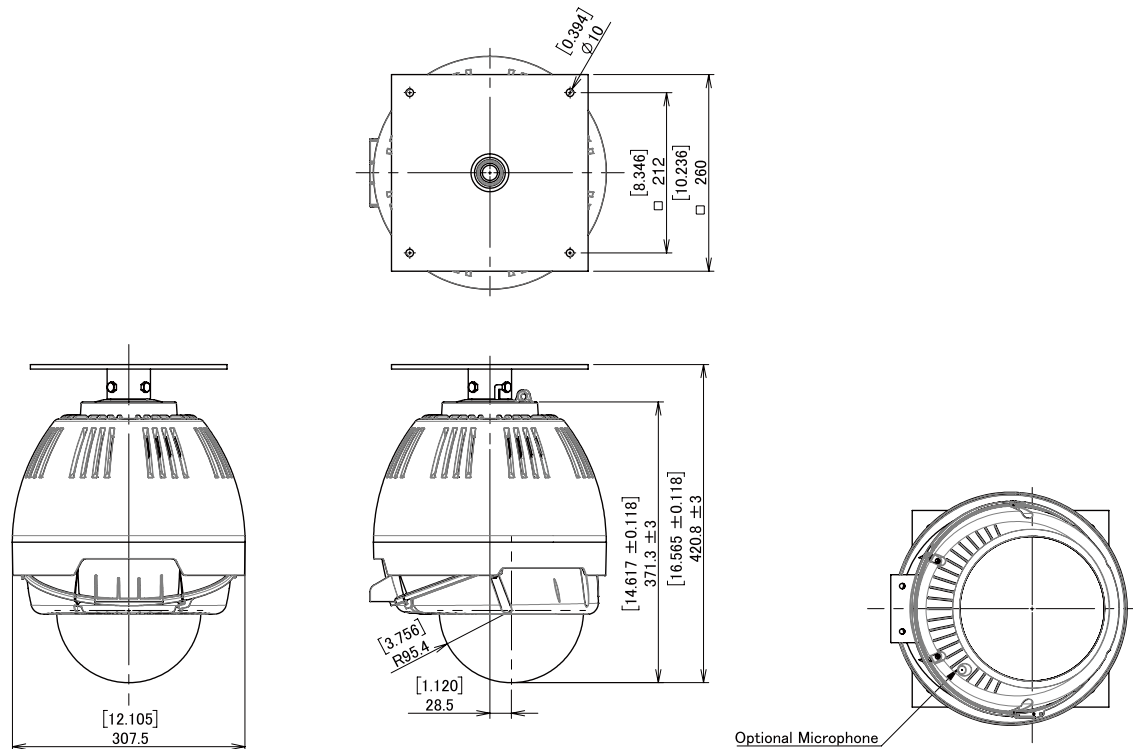

Remote Camera System Housing (Sunshield Type)

Unit : [inch]
mm

A-ODW7GH S (Standard Wall Mount W Type)

A-ODW7GH S (Type A Wall Mount)

Remote Camera System Housing (Sunshield Type)

Unit : [inch]
mm

A-ODW7GH S (Type B Ceiling Mount)

A-ODW7GH S (Type C Ceiling Mount)

Remote Camera System Housing (Sunshield Type)

A-ODW7GH S (Type D Ceiling Mount)

1 1/2" NPTパイプはオプション品
(商品に付属せず)
1 1/2" NPT Pipe accessories are optional.
(Not included in product)

A-ODW7GH S (Type E Ceiling Mount)

1 1/2" NPTパイプはオプション品
(商品に付属せず)
1 1/2" NPT Pipe accessories are optional.
(Not included in product)