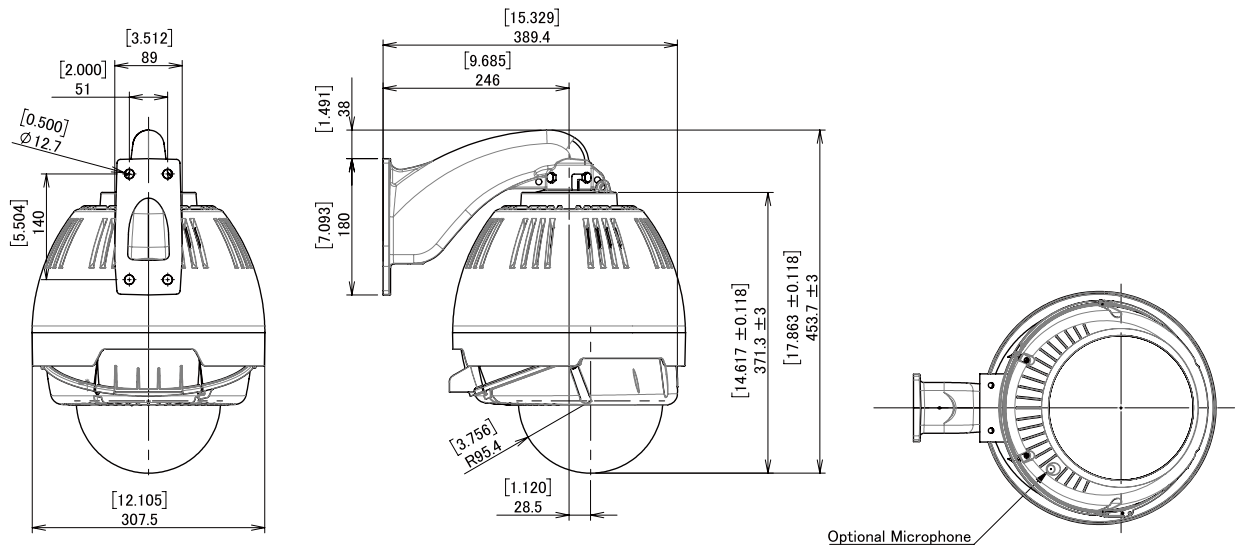

Remote Camera System Housing (Sunshield Type)

Unit : [inch]
mm

A-ODW7GH S (Standard Wall Mount W Type)

A-ODW7GH S (Type A Wall Mount)

Remote Camera System Housing (Sunshield Type)

Unit : [inch]
mm

A-ODW7GH S (Type B Ceiling Mount)

A-ODW7GH S (Type C Ceiling Mount)

Remote Camera System Housing (Sunshield Type)

A-ODW7GH S (Type D Ceiling Mount)

1 1/2" NPTパイプはオプション品
(商品に付属せず)
1 1/2" NPT Pipe accessories are optional.
(Not included in product)

A-ODW7GH S (Type E Ceiling Mount)

1 1/2" NPTパイプはオプション品
(商品に付属せず)
1 1/2" NPT Pipe accessories are optional.
(Not included in product)