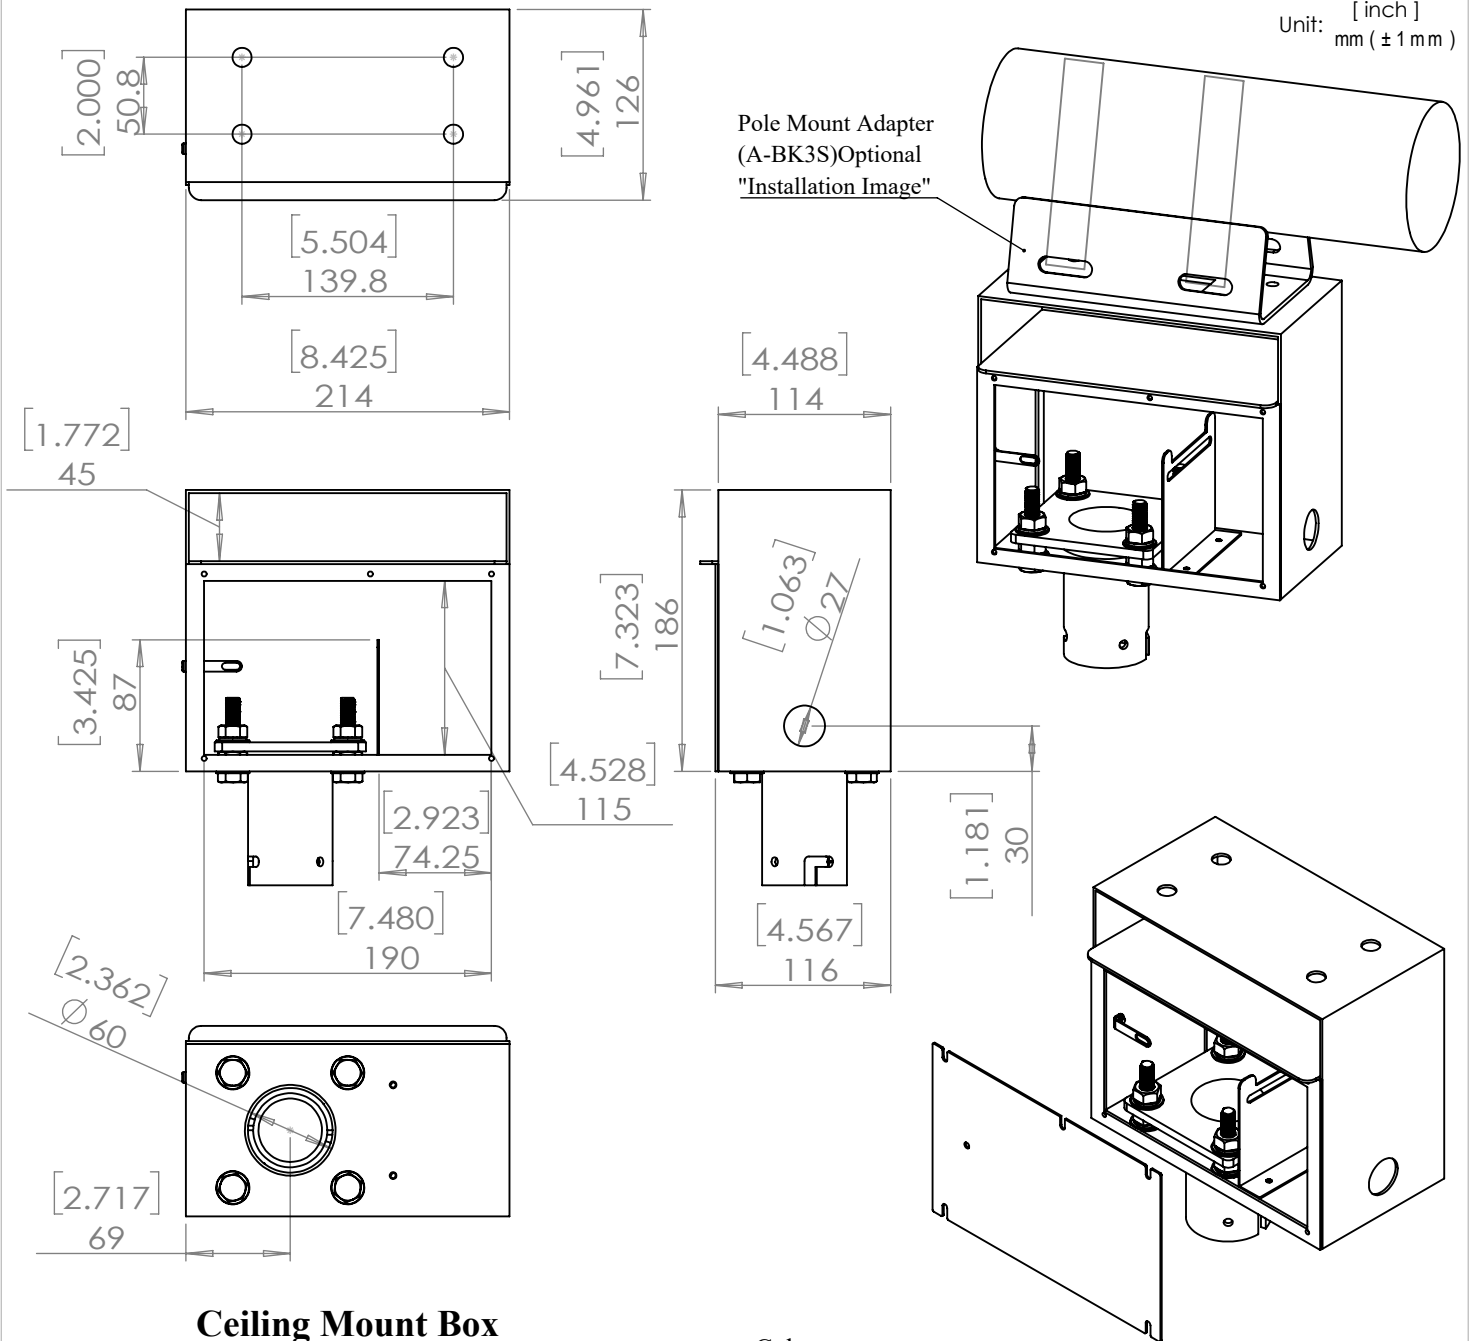

Unit: [inch]
mm (± 1 mm)

Ceiling Mount Box

A-CMBOX2

Color
Nothing= Standard Black

(OW)= Off- White

(DB)= Dark Brown

Specifications

| | |
|-------------------------------------|---|
| Compatibility of Ceiling Bracket | : A-CM100(our Type"B" Ceiling Mount Bracket) A-CM100NPT(Our Type "D" Ceiling Mount Bracket) |
| Compatibility of Pole Mount Adapter | : A-BK3/3S(Optional Item) *Note: Side Mount Pole Only Not for an Ordinary Perpendicular Mount |
| Dia. of Hole for Pipe(Wiring) | : Φ 27mm (e.g. For 3/4" Pipe) |
| Paint | : Powder Coat (Epoxy Base Primer + Polyester Base Outer Coat Finish) |
| Color | : A-CMBOX2 Standard Black A-CMBOX2(OW) Off- White (RAL9002) A-CMBOX2(DB) Dark Brown (Munsell 5YR2/ 1.5 Similar) |
| Material | : Stainless Steel (SUS304) |
| Weight | : Approx. 3kg(6.6lbs) |
| Standard & Compliance | : RoHS |