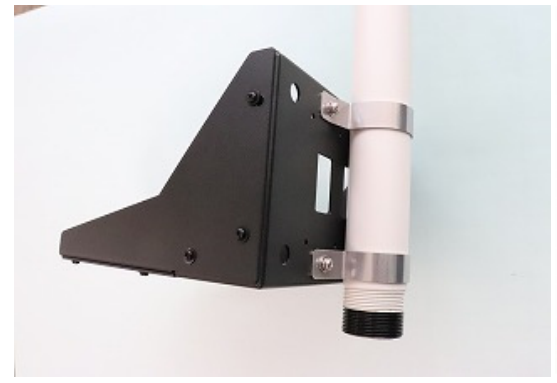

MODEL: A-RMB7 (B) Black A-RMB7 (W) White
Manual for Wall Mount Bracket for Remote Camera

Note: This unit is designed for installation of Remote Camera Max Weight 7kg (15.5 lbs) Only.
 Prior to installation, both camera's manual and this manual must be read and understood completely.
 Also prior to installation, check damage, defects, lack of accessories of this unit.
 Installation shall be done by the qualified installer only.
 Prior to installation, if questions arises regarding the installation, please consult and confirm with us.

STEP 1 Wall Mount (Mounting Screws/Bolts are not provided by us.)

Make sure that the mounting surface is capable of supporting the weight over 30kg(66 lbs).

φ 12mm x 4 Holes

Use 4 pcs of M6-10 bolts(or 1/4"-3/8")

φ 5.5mm x 4 Holes

For 1 1/2" NPT Pipe Mount A-RMB7PM (Optional Item)

φ 4.5mm x 10 Holes

These 10 holes are for 46 x 83.5mm Pattern Gangbox. Use at least 8 pcs of M4(or 6-32) screws. **Do not use Gangbox as sole support.** Always use with other stronger screws by using φ 12mm or φ 5.5mm holes.

STEP 2 1 1/2"NPT Pipe Mount

Use of 1 1/2"NPT Pipe Mount Adapter Model A-RMB7PM(Optional Item)

Install Safety Wire Clip first and then install Safety Wire.

Install Brackets by M5 Phillips Head Bolts.

- Accessories** (For Camera) M4x12mm Phillips Head Screw, Hex Nut, Spring x 4pcs each, Washer x 8 pcs
 1/4-20x 3/8, 1/4-20x5/8 Bolts, 1/4 Washer x 2 pcs each
 (For Camera's Safety Wire) M3x12mm Sems, Hex Nut, Washer x 1 pc each (Safety Wire) A-SW1000L x 1 pc