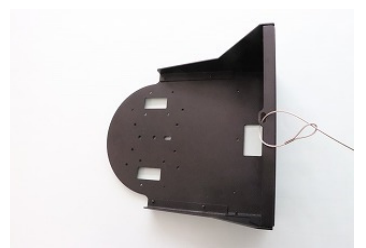

MODEL: A-RMB7 (B) Black A-RMB7 (W) White
Manual for Wall Mount Bracket for Remote Camera

Note: This unit is designed for installation of Remote Camera Max Weight 7kg (15.5 lbs) Only.
 Prior to installation, both camera's manual and this manual must be read and understood completely.
 Also prior to installation, check damage, defects, lack of accessories of this unit.
 Installation shall be done by the qualified installer only.
 Prior to installation, if questions arises regarding the installation, please consult and confirm with us.

φ 5.5mm x 4 Holes

For 1 1/2" NPT Pipe Mount A-RMB7PM (Optional Item)

φ 4.5mm x 10 Holes

These 10 holes are for 46 x 83.5mm Pattern Gangbox. Use at least 8 pcs of M4(or 6-32) screws. **Do not use Gangbox as sole support.** Always use with other stronger screws by using φ 12mm or φ 5.5mm holes.

STEP 2 1 1/2"NPT Pipe Mount

Use of 1 1/2"NPT Pipe Mount Adapter Model A-RMB7PM(Optional Item)

Install Safety Wire Clip first and then install Safety Wire.

Install Brackets by M5 Phillips Head Bolts.

- Accessories** (For Camera) M4x12mm Phillips Head Screw, Hex Nut, Spring x 4pcs each, Washer x 8 pcs
 1/4-20x 3/8, 1/4-20x5/8 Bolts, 1/4 Washer x 2 pcs each
 (For Camera's Safety Wire) M3x12mm Sems, Hex Nut, Washer x 1 pc each (Safety Wire) A-SW1000L x 1 pc

STEP 3 Safety Wire

Install Safety Wire by M6-10 Bolt(1/4"-3/8")
 (Bolt is not provided.)

or

STEP 4 Install Camera

Note : Use Camera's Safety Wire if provided.

Example 1) Canon CR-N 5 0 0 Wall Bracket (UPRIGHT)