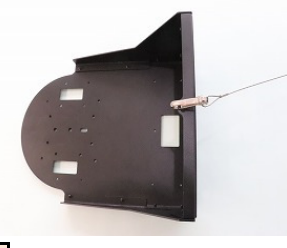

MODEL: A-RMB7 (B) Black A-RMB7 (W) White
Manual for Wall Mount Bracket for Remote Camera

Note: This unit is designed for installation of Remote Camera Max Weight 7kg (15.5 lbs) Only.
 Prior to installation, both camera's manual and this manual must be read and understood completely.
 Also prior to installation, check damage, defects, lack of accessories of this unit.
 Installation shall be done by the qualified installer only.
 Prior to installation, if questions arises regarding the installation, please consult and confirm with us.

φ 5.5mm x 4 Holes

For 1 1/2" NPT Pipe Mount A-RMB7PM (Optional Item)

φ 4.5mm x 10 Holes

These 10 holes are for 46 x 83.5mm Pattern Gangbox. Use at least 8 pcs of M4(or 6-32) screws. **Do not use Gangbox as sole support.** Always use with other stronger screws by using φ 12mm or φ 5.5mm holes.

STEP 2 1 1/2"NPT Pipe Mount

Use of 1 1/2"NPT Pipe Mount Adapter Model A-RMB7PM(Optional Item)

Install Safety Wire Clip first and then install Safety Wire.

Install Brackets by M5 Phillips Head Bolts.

- Accessories** (For Camera) M4x12mm Phillips Head Screw, Hex Nut, Spring x 4pcs each, Washer x 8 pcs
 1/4-20x 3/8, 1/4-20x5/8 Bolts, 1/4 Washer x 2 pcs each
 (For Camera's Safety Wire) M3x12mm Sems, Hex Nut, Washer x 1 pc each (Safety Wire) A-SW1000L x 1 pc

STEP 3 Safety Wire

Install Safety Wire by M6-10 Bolt(1/4"-3/8")
 (Bolt is not provided.)

or

STEP 4 Install Camera

Note : Use Camera's Safety Wire if provided.

Example 1) Canon CR-N 5 0 0 Wall Bracket (UPRIGHT)