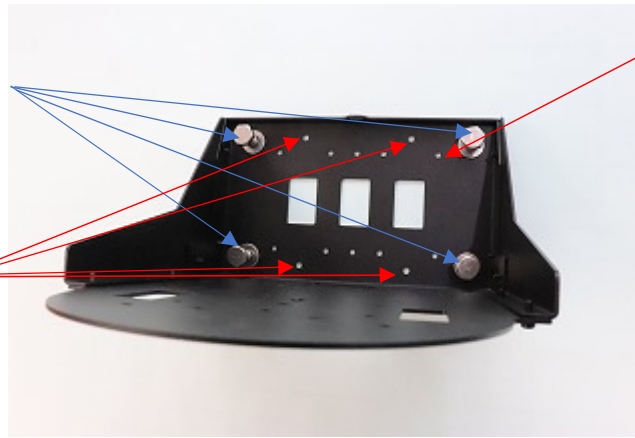

MODEL: A-RMB7 (B) Black A-RMB7 (W) White
Manual for Wall Mount Bracket for Remote Camera

Note: This unit is designed for installation of Remote Camera Max Weight 7kg (15.5 lbs) Only.
 Prior to installation, both camera's manual and this manual must be read and understood completely.
 Also prior to installation, check damage, defects, lack of accessories of this unit.
 Installation shall be done by the qualified installer only.
 Prior to installation, if questions arises regarding the installation, please consult and confirm with us.

STEP 1 Wall Mount (Mounting Screws/Bolts are not provided by us.)

Make sure that the mounting surface is capable of supporting the weight over 30kg(66 lbs).

φ 12mm x 4 Holes

Use 4 pcs of M6-10 bolts(or 1/4"-3/8")

φ 5.5mm x 4 Holes

For 1 1/2" NPT Pipe Mount A-RMB7PM (Optional Item)

φ 4.5mm x 10 Holes

These 10 holes are for 46 x 83.5mm Pattern Gangbox. Use at least 8 pcs of M4(or 6-32) screws. **Do not use Gangbox as sole support.** Always use with other stronger screws by using φ 12mm or φ 5.5mm holes.

STEP 2 1 1/2"NPT Pipe Mount

Use of 1 1/2"NPT Pipe Mount Adapter Model A-RMB7PM(Optional Item)

Install Safety Wire Clip first and then install Safety Wire.

Install Brackets by M5 Phillips Head Bolts.

- Accessories** (For Camera) M4x12mm Phillips Head Screw, Hex Nut, Spring x 4pcs each, Washer x 8 pcs
 1/4-20x 3/8, 1/4-20x5/8 Bolts, 1/4 Washer x 2 pcs each
 (For Camera's Safety Wire) M3x12mm Sems, Hex Nut, Washer x 1 pc each (Safety Wire) A-SW1000L x 1 pc