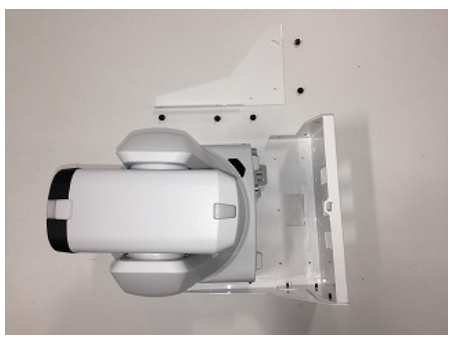

MODEL: A-RMB7 (B) Black A-RMB7 (W) White
Manual for Wall Mount Bracket for Remote Camera

Note: This unit is designed for installation of Remote Camera Max Weight 7kg (15.5 lbs) Only.
 Prior to installation, both camera's manual and this manual must be read and understood completely.
 Also prior to installation, check damage, defects, lack of accessories of this unit.
 Installation shall be done by the qualified installer only.
 Prior to installation, if questions arises regarding the installation, please consult and confirm with us.

STEP 2 1 1/2"NPT Pipe Mount

Use of 1 1/2"NPT Pipe Mount Adapter Model A-RMB7PM(Optional Item)

Install Safety Wire Clip first and then install Safety Wire.

Install Brackets by M5 Phillips Head Bolts.

- Accessories** (For Camera) M4x12mm Phillips Head Screw, Hex Nut, Spring x 4pcs each, Washer x 8 pcs
 1/4-20x 3/8, 1/4-20x5/8 Bolts, 1/4 Washer x 2 pcs each
 (For Camera's Safety Wire) M3x12mm Sems, Hex Nut, Washer x 1 pc each (Safety Wire) A-SW1000L x 1 pc

STEP 3 Safety Wire

Install Safety Wire by M6-10 Bolt(1/4"-3/8")
 (Bolt is not provided.)

or

STEP 4 Install Camera

Note : Use Camera's Safety Wire if provided.

Example 1) Canon CR-N 5 0 0 Wall Bracket (UPRIGHT)

Take out Right Side Panel and install camera.

Fix **3 Screws** temporarily, check center of **2 Holes**, fix all 5 screws completely.

Example 2) Canon CR-N500 Bracket(INVERTED)

Example 3) 1/4-20UNC Screw Mount