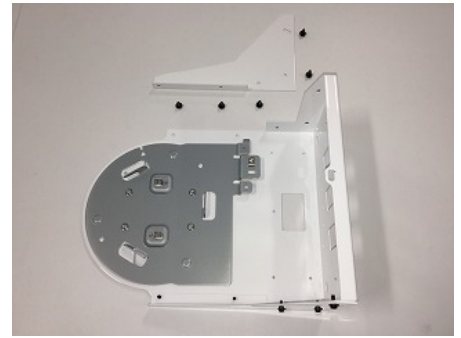

φ 5.5mm x 4 Holes

For 1 1/2" NPT Pipe Mount A-RMB7PM (Optional Item)

φ 4.5mm x 10 Holes

These 10 holes are for 46 x 83.5mm Pattern Gangbox. Use at least 8 pcs of M4(or 6-32) screws. **Do not use Gangbox as sole support.** Always use with other stronger screws by using φ 12mm or φ 5.5mm holes.

STEP 2 1 1/2"NPT Pipe Mount

Use of 1 1/2"NPT Pipe Mount Adapter Model A-RMB7PM(Optional Item)

Install Safety Wire Clip first and then install Safety Wire.

Install Brackets by M5 Phillips Head Bolts.

- Accessories** (For Camera) M4x12mm Phillips Head Screw, Hex Nut, Spring x 4pcs each, Washer x 8 pcs
 1/4-20x 3/8, 1/4-20x5/8 Bolts, 1/4 Washer x 2 pcs each
 (For Camera's Safety Wire) M3x12mm Sems, Hex Nut, Washer x 1 pc each (Safety Wire) A-SW1000L x 1 pc

STEP 3 Safety Wire

Install Safety Wire by M6-10 Bolt(1/4"-3/8")
 (Bolt is not provided.)

or

STEP 4 Install Camera

Note : Use Camera's Safety Wire if provided.

Example 1) Canon CR-N 5 0 0 Wall Bracket (UPRIGHT)

Take out Right Side Panel and install camera.

Fix **3 Screws** temporarily, check center of **2 Holes**, fix all 5 screws completely.

Example 2) Canon CR-N500 Bracket(INVERTED)

Example 3) 1/4-20UNC Screw Mount