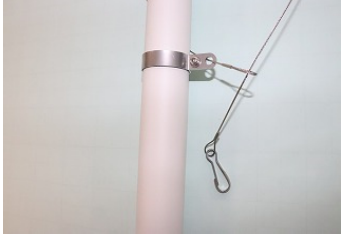

MODEL: A-RMB7 (B) Black A-RMB7 (W) White
Manual for Wall Mount Bracket for Remote Camera

Note: This unit is designed for installation of Remote Camera Max Weight 7kg (15.5 lbs) Only.
 Prior to installation, both camera's manual and this manual must be read and understood completely.
 Also prior to installation, check damage, defects, lack of accessories of this unit.
 Installation shall be done by the qualified installer only.
 Prior to installation, if questions arises regarding the installation, please consult and confirm with us.

φ 5.5mm x 4 Holes

For 1 1/2" NPT Pipe Mount A-RMB7PM (Optional Item)

φ 4.5mm x 10 Holes

These 10 holes are for 46 x 83.5mm Pattern Gangbox. Use at least 8 pcs of M4(or 6-32) screws. **Do not use Gangbox as sole support.** Always use with other stronger screws by using φ 12mm or φ 5.5mm holes.

STEP 2 1 1/2"NPT Pipe Mount

Use of 1 1/2"NPT Pipe Mount Adapter Model A-RMB7PM(Optional Item)

Install Safety Wire Clip first and then install Safety Wire.

Install Brackets by M5 Phillips Head Bolts.

- Accessories** (For Camera) M4x12mm Phillips Head Screw, Hex Nut, Spring x 4pcs each, Washer x 8 pcs
 1/4-20x 3/8, 1/4-20x5/8 Bolts, 1/4 Washer x 2 pcs each
 (For Camera's Safety Wire) M3x12mm Sems, Hex Nut, Washer x 1 pc each (Safety Wire) A-SW1000L x 1 pc