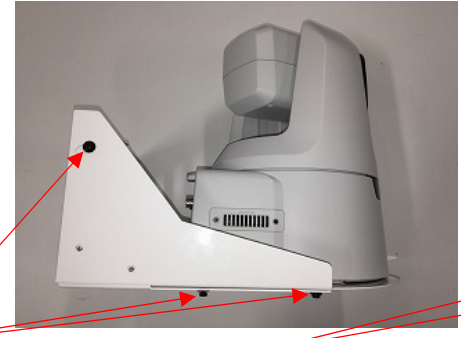

MODEL: A-RMB7 (B) Black A-RMB7 (W) White
Manual for Wall Mount Bracket for Remote Camera

Note: This unit is designed for installation of Remote Camera Max Weight 7kg (15.5 lbs) Only.
 Prior to installation, both camera's manual and this manual must be read and understood completely.
 Also prior to installation, check damage, defects, lack of accessories of this unit.
 Installation shall be done by the qualified installer only.
 Prior to installation, if questions arises regarding the installation, please consult and confirm with us.

STEP 2 1 1/2"NPT Pipe Mount

Use of 1 1/2"NPT Pipe Mount Adapter Model A-RMB7PM(Optional Item)

Install Safety Wire Clip first and then install Safety Wire.

Install Brackets by M5 Phillips Head Bolts.

- Accessories** (For Camera) M4x12mm Phillips Head Screw, Hex Nut, Spring x 4pcs each, Washer x 8 pcs
 1/4-20x 3/8, 1/4-20x5/8 Bolts, 1/4 Washer x 2 pcs each
 (For Camera's Safety Wire) M3x12mm Sems, Hex Nut, Washer x 1 pc each (Safety Wire) A-SW1000L x 1 pc

STEP 3 Safety Wire

Install Safety Wire by M6-10 Bolt(1/4"-3/8")
 (Bolt is not provided.)

or

STEP 4 Install Camera

Note : Use Camera's Safety Wire if provided.

Example 1) Canon CR-N 5 0 0 Wall Bracket (UPRIGHT)

Take out Right Side Panel and install camera.

Fix **3 Screws** temporarily, check center of **2 Holes**, fix all 5 screws completely.

Example 2) Canon CR-N500 Bracket(INVERTED)

Example 3) 1/4-20UNC Screw Mount