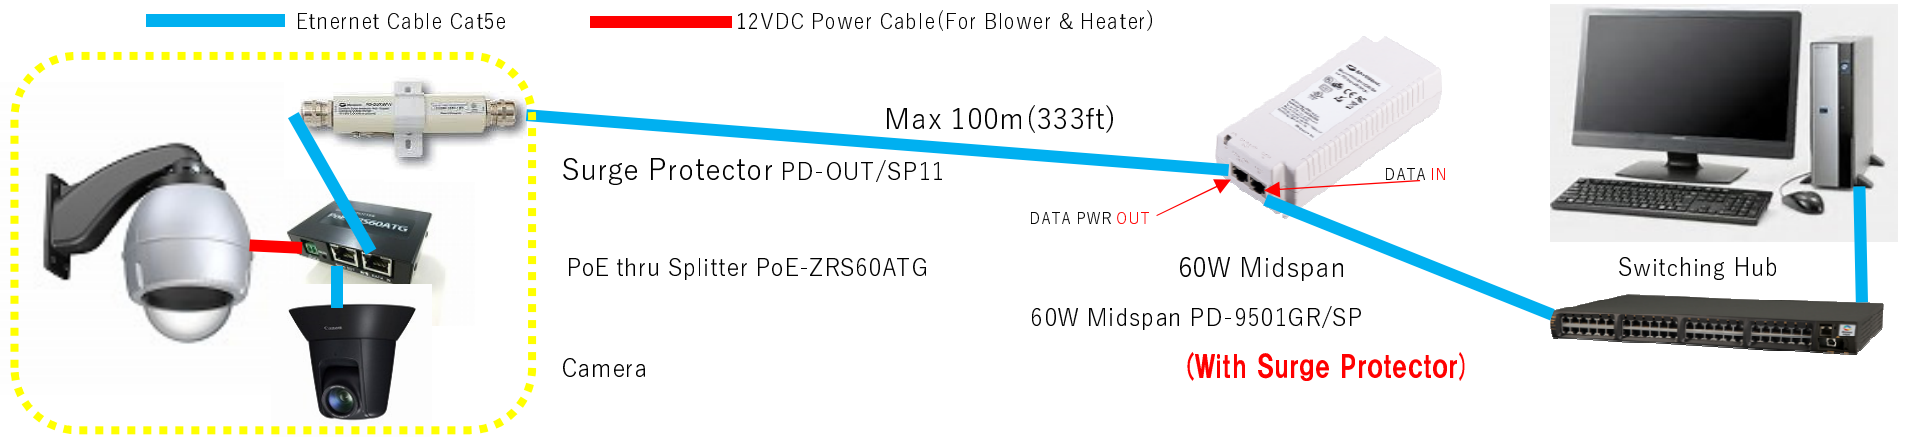

# POE Dome Housing with Lightning Surge Protector

**Caution :** This device is deigned to protect the equipment from lightning surge as much as possible, but it does not guarantee its protection 100%. Microsemi and we are free from any responsibilities for the damage or any other loss caused by lightning surge.

## A) With **Lightning Surge Protector 60W Midspan PD-9501GR/SP System**

## B) Standard (W/O Surge Protector) 60W Midspan PD-9501GR/AC System

### Example of A-ODW5 Series PoE Housing with Surge Protector