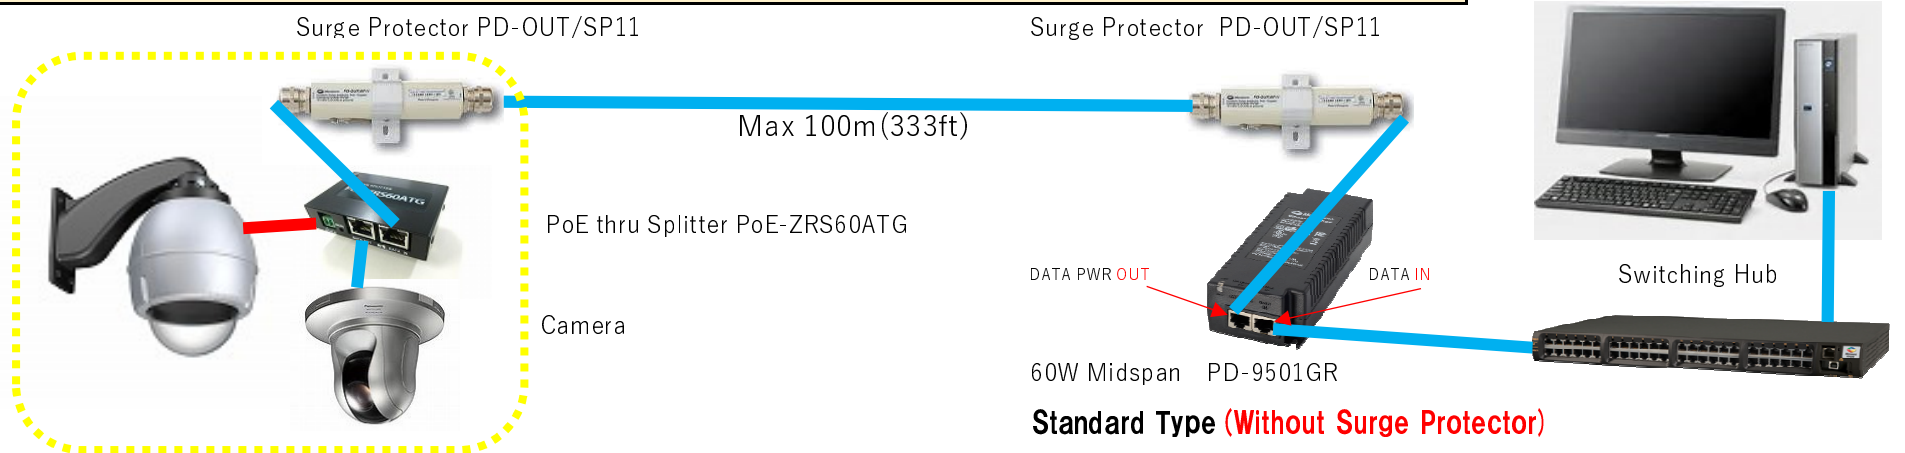

# POE Dome Housing with Lightning Surge Protector

**Caution :** This device is deigned to protect the equipment from lightning surge as much as possible, but it does not guarantee its protection 100%. Microsemi and we are free from any responsibilities for the damage or any other loss caused by lightning surge.

## A) With **Lightning Surge Protector 60W Midspan PD-9501GR/SP System**

## B) Standard (W/O Surge Protector) 60W Midspan PD-9501GR/AC System

### Example of A-ODW5 Series PoE Housing with Surge Protector