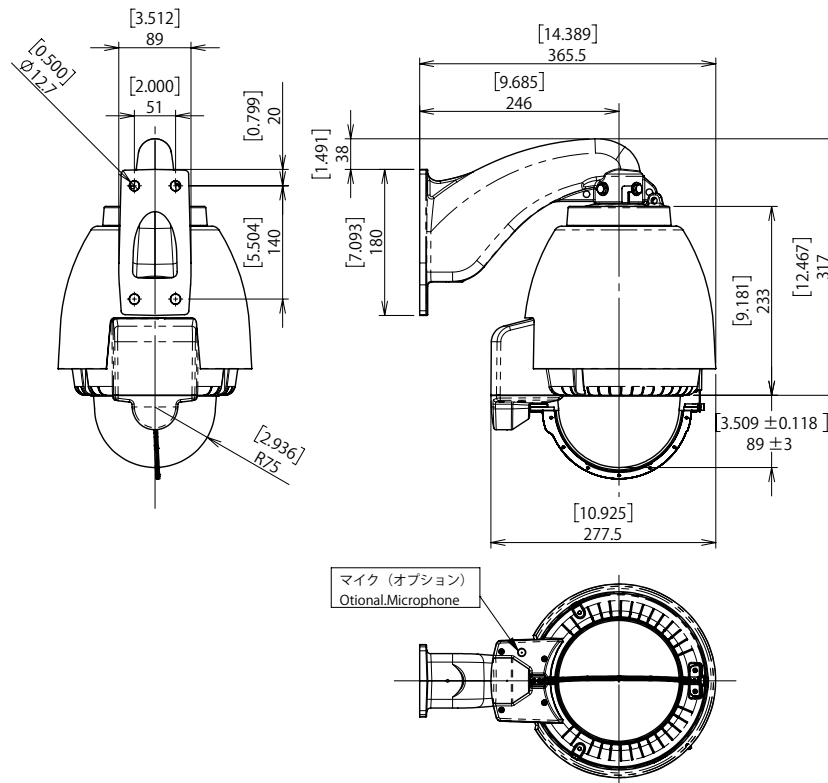

Outdoor Dome Housing (Wiper Sunshield Type)

Unit : [inch]
mm

A-ODW5WS