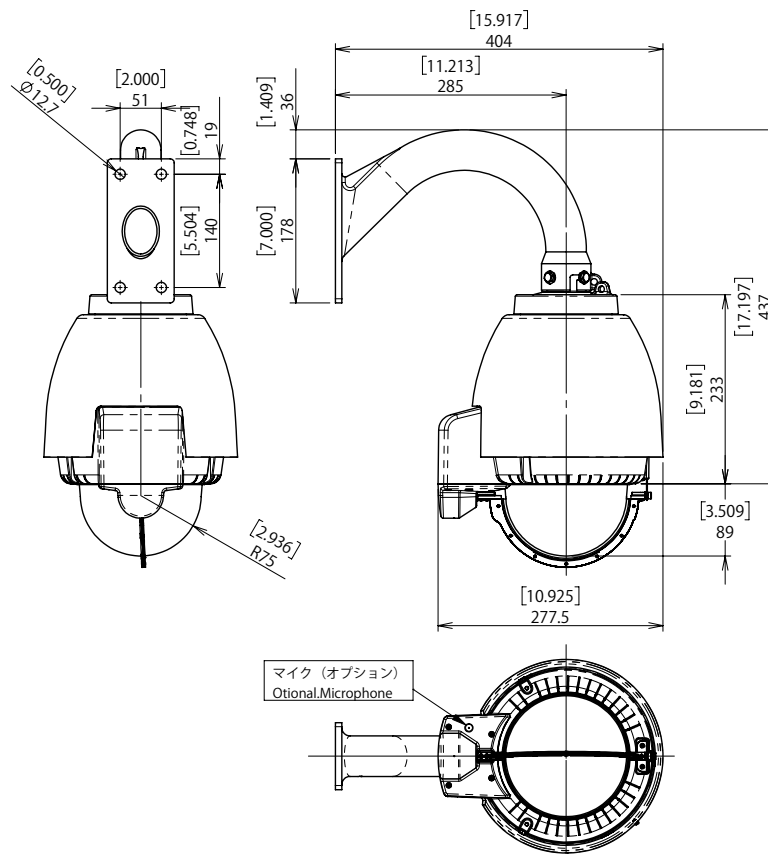

Outdoor Dome Housing (Wiper Sunshield Type)

Unit : [inch]
mm

A-ODW5WS

A-ODW5WSA