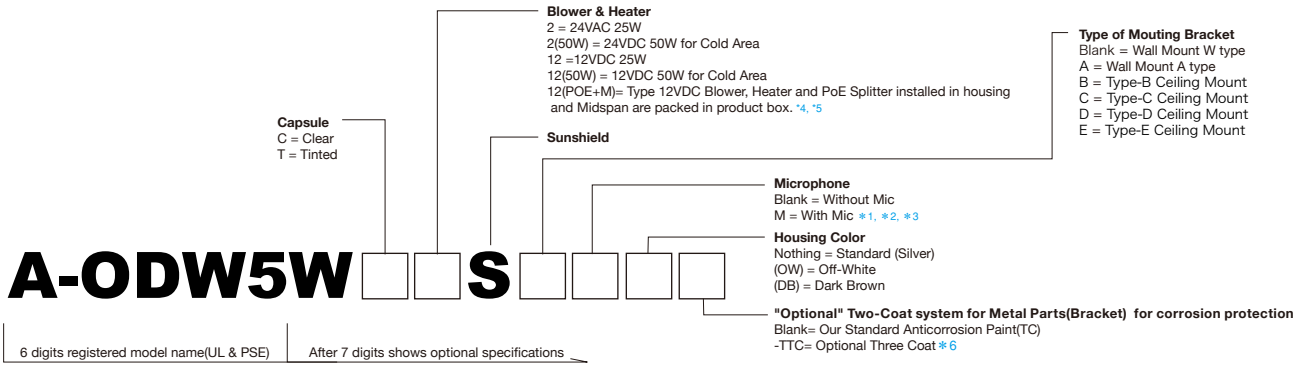

# Outdoor Dome Housing (Wiper Sunshield Type)

Specifications						
Model number	A-ODW5W* *S	A-ODW5W* *S[A]	A-ODW5W* *S[B]	A-ODW5W* *S[C]	A-ODW5W* *S[D]	A-ODW5W* *S[E]
Mounting Bracket	Wall Mount W type	Wall Mount A type	Type-B Ceiling Mount	Type-C Ceiling Mount	Type-D Ceiling Mount	Type-E Ceiling Mount
Operating Environment	Outdoor					
Operating Temperature	-50°C(-58°F)~+45°C(113°F) (AC24V/DC12V 50W) -20°C(-4°F)~+45°C(113°F) (POE 60W) Note: Wiper may not operate below zero C(32F) due to Icy Snow. It is subject to the spec of camera.					
IP Rate	IP55 (Vent Holes "Open") IP66 (Vent Holes "Closed" with provided Rubber)					
Max Wind Load	Products will not be destroyed by maximum 50m/sec (167 ft/sec) wind load. *Safety of 50m/sec (167 ft/sec) was confirmed by actual wind load test. *Safety of 60m/sec (200 ft/sec) was confirmed by our factory test data. (Max Wind Load for Wiper Arm to be tested later on)					
Housing	Material = PC/ABS UL94 V-0      Standard Color : Silver (Housing Top = Aluminum)      Optional Color : (OW) = Off-White (RAL9002 Similar) Optional Color : (DB) = Dark Brown (Munsell 5YR2/1.5 Similar) *Vandal Resistant M4 Screws x 7 pcs. & Tool Set Model A-VSM4TL is optional.					
Capsule	Material = PC UL 94 V-0      Light Loss : (C) = Clear = Almost zero      (T) = Tinted = Approx. 60%					
Mounting Bracket	Material : Aluminum=Standard Type-W & A Wall Mount, Type-C Ceiling Mount Steel = Type-B, D, E Ceiling Mount Color : Standard Type-W & A Wall Mount= Black(When Housing Color is Silver) Type-B Ceiling Mount = Black/OW/DB based on Housing Color. Type-C Ceiling Mount = Sky-white Type-D & E Ceiling Mount =Off-white(RAL9002 Similar) Paint Method : Powder Coat Finish *Two Coat(TC) Anti-corrosion paint is done for bracket.					
Weight	Approx.6.1kg(13.5 lbs)		Approx.5.9kg(13.1 lbs)		Approx.5.6kg(12.4 lbs)	
Recommended Screw	3/8" or M8~M10 Stainless Screws x 4 (Not included in product)					
Heater(Optional)	[2] = 24VAC 25W [12] = 12VDC 25W [2(50)] = 24VAC 50W for Extreme Cold Area [12(50)] = 12VDC 50W for Extreme Cold Area [12(POE+M)] = 12VDC Input 25W Standard(Optional 6W/12W) Auto by Thermostat 4.4°C(40F)=ON 16°C(60F)=OFF					
Blower(Optional)	12VDC 1W Manufacturer : Nidec Servo Corporation Model EUDC12D8 DC12V 0.04A 0.5W x 2 units are installed for both 24VAC/12VDC blower type. Auto by thermostat 35°C(95°F) = ON 27°C(80°F) = OFF					
Wiper Motor	12VDC 3.5W					
Fuse	125V 5A(Size 5.2 x 20mm) for 24VAC Blower & Heater(Extra 1 pc. is provided.) No fuse for 12VDC Blower & Heater.					
Microphone(Optional)	[M] = Condenser Microphone for MIC IN without Amplifier (3.5mm Monaural Mini Plug)*1, *2, *3					
Standard & Compliance	RoHS, UL(File# E313815), CE, EAC, RCM					