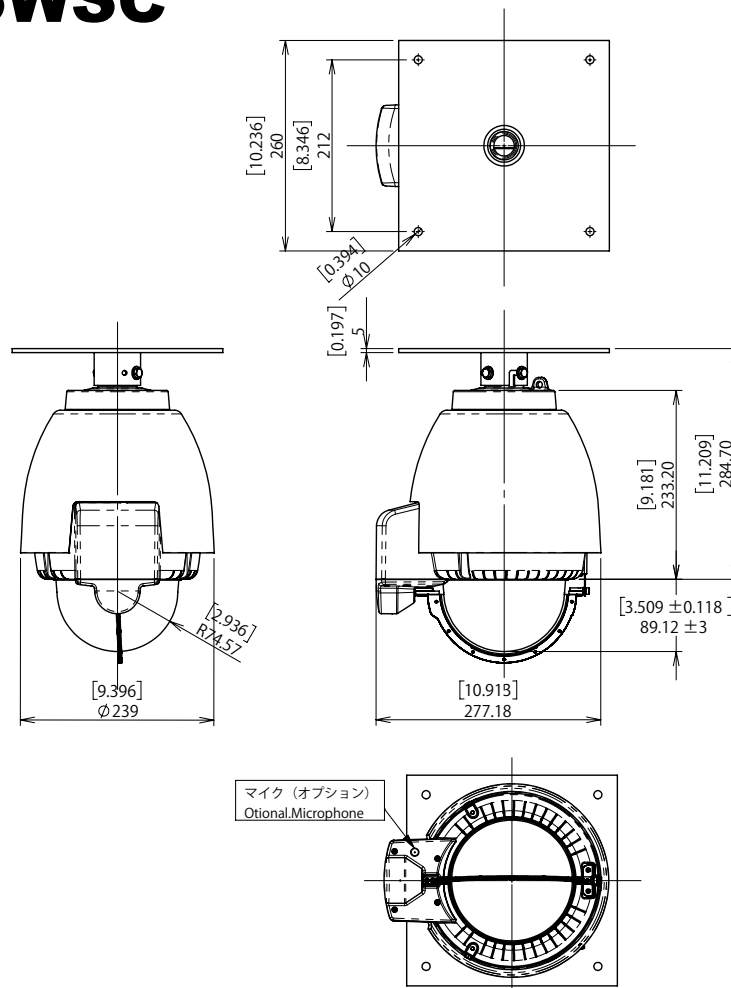

Outdoor Beveled Dome Housing (Wiper Sunshield Type)

Unit : [inch]
mm

A-ODW5WSB

A-ODW5WSC