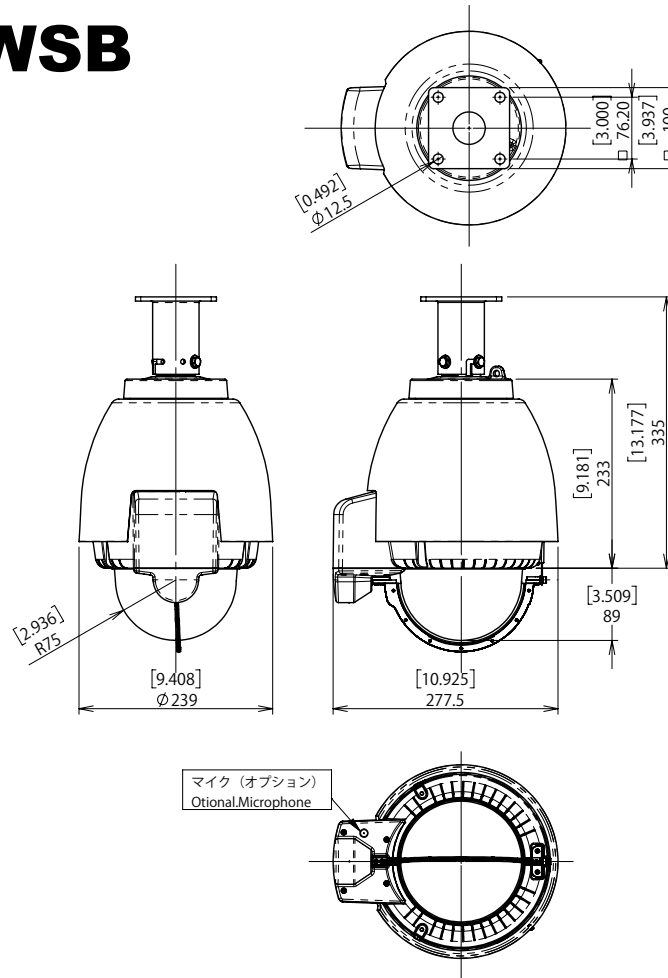

Outdoor Beveled Dome Housing (Wiper Sunshield Type)

Unit : [inch]
mm

A-ODW5WSB