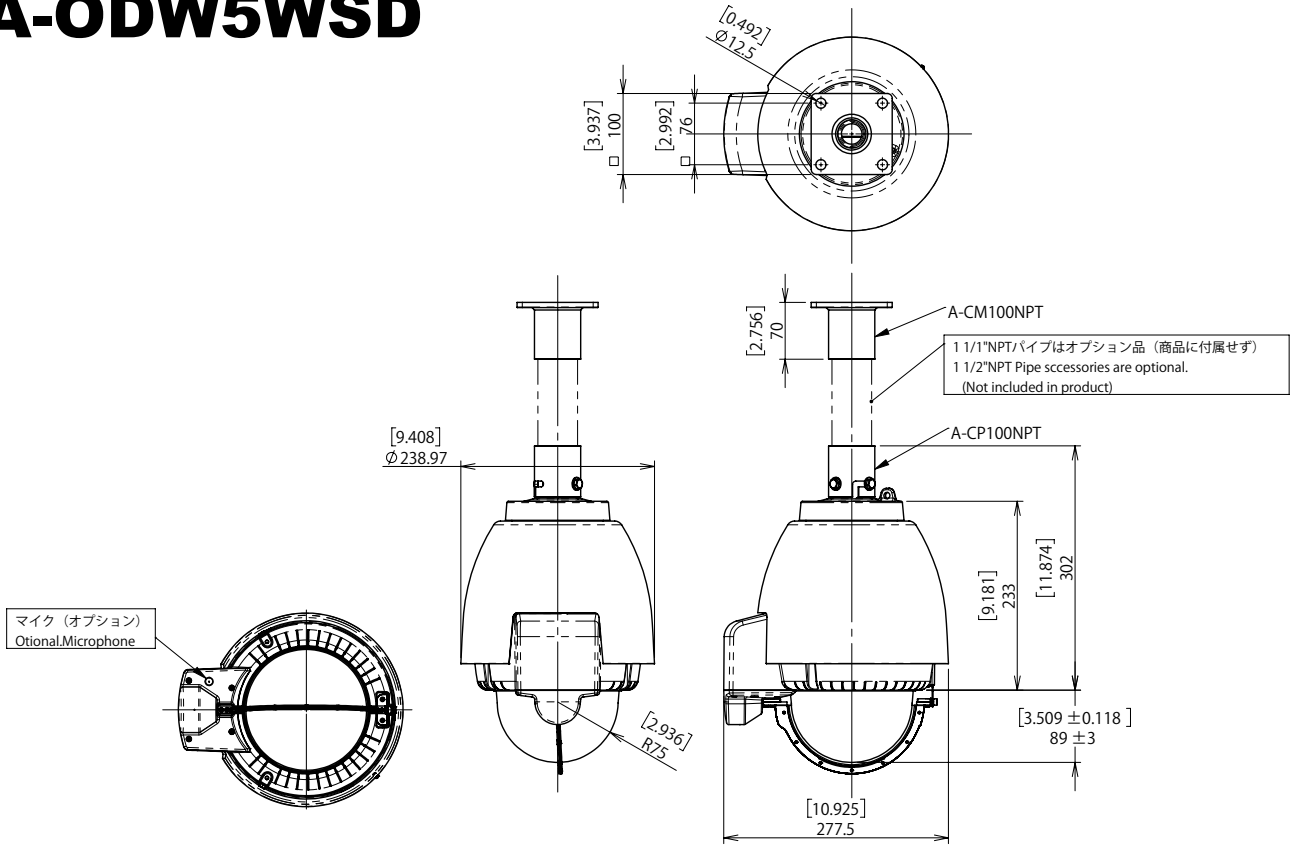

Outdoor Beveled Dome Housing (Wiper Sunshield Type)

Unit : [inch]
mm

A-ODW5WSD